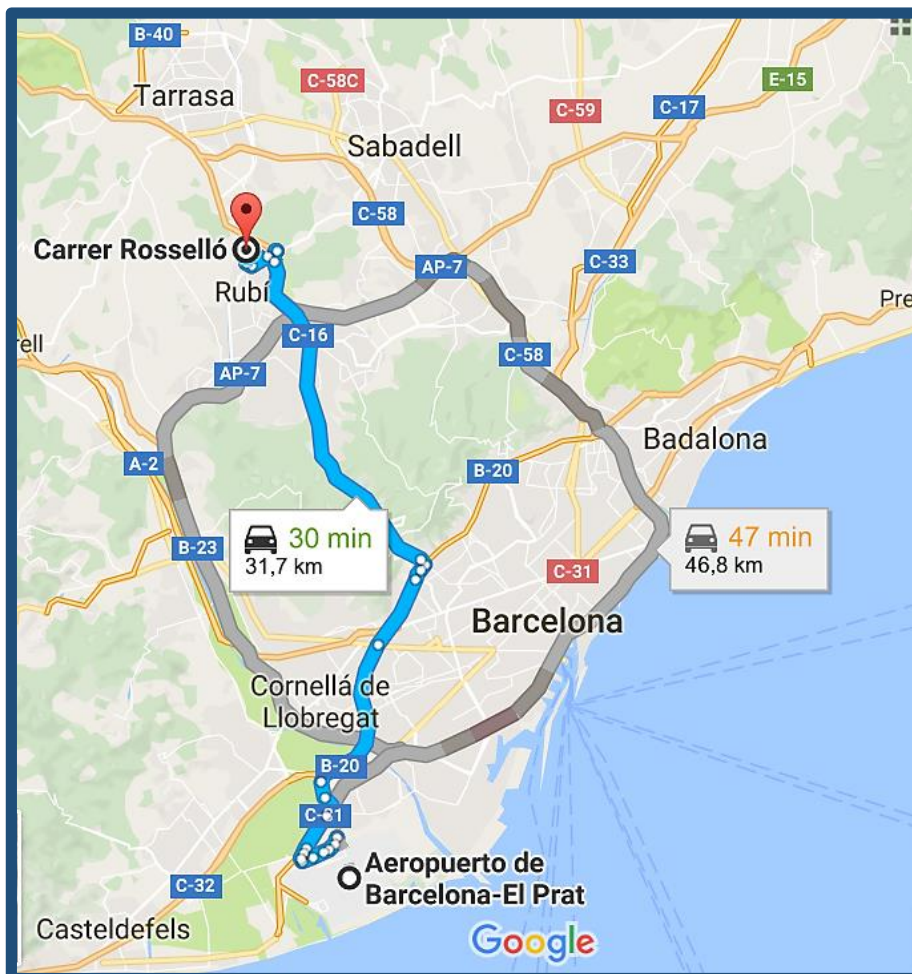

## How to get to our offices of the PPG Group located in:

PPG Ibérica & Sales Services  
c/Rosselló, nº 3  
08191 Rubi (Barcelona)

**GPS:**+41° 30' 39,6138", +2° 2' 7,0836"  
**Tel:** +34 935 867 400

❖ How to get from the airport by car or taxi.

By C-32 y C-16 30 min.  
(This route includes some tolls)

By A-2 29 min

By B-10 47 min

✓ How to get there from Sants station by car or taxi.

By C-16                      36 min  
(This route includes some tolls)