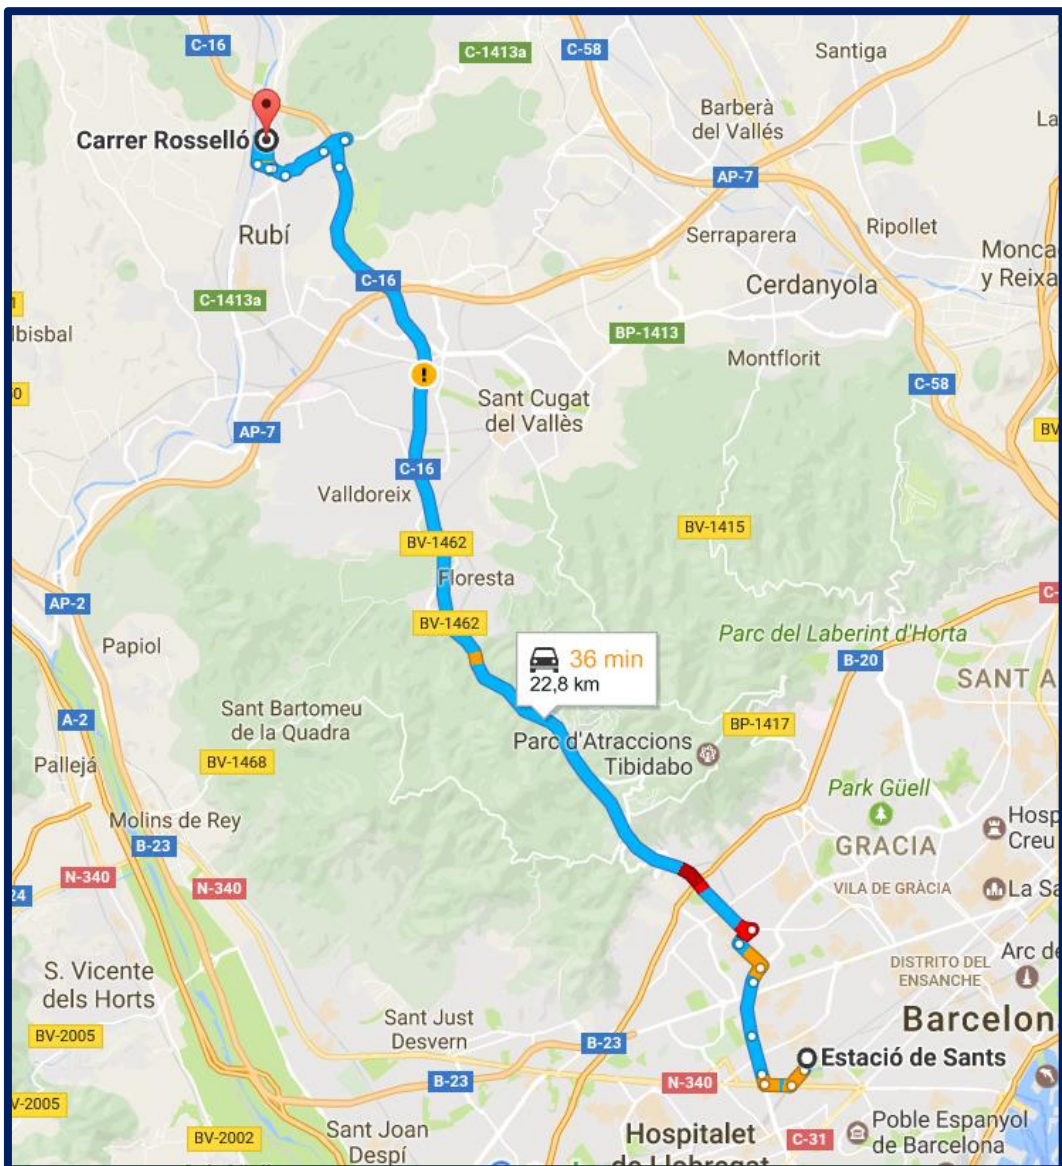

## How to get to our offices of the PPG Group located in:

PPG Ibérica & Sales Services  
c/Rosselló, nº 3  
08191 Rubi (Barcelona)

**GPS:**+41° 30' 39,6138", +2° 2' 7,0836"  
**Tel:** +34 935 867 400

❖ How to get from the airport by car or taxi.

By C-32 y C-16 30 min.  
(This route includes some tolls)

By A-2 29 min

By B-10 47 min

✓ How to get there from Sants station by car or taxi.

By C-16                      36 min  
(This route includes some tolls)